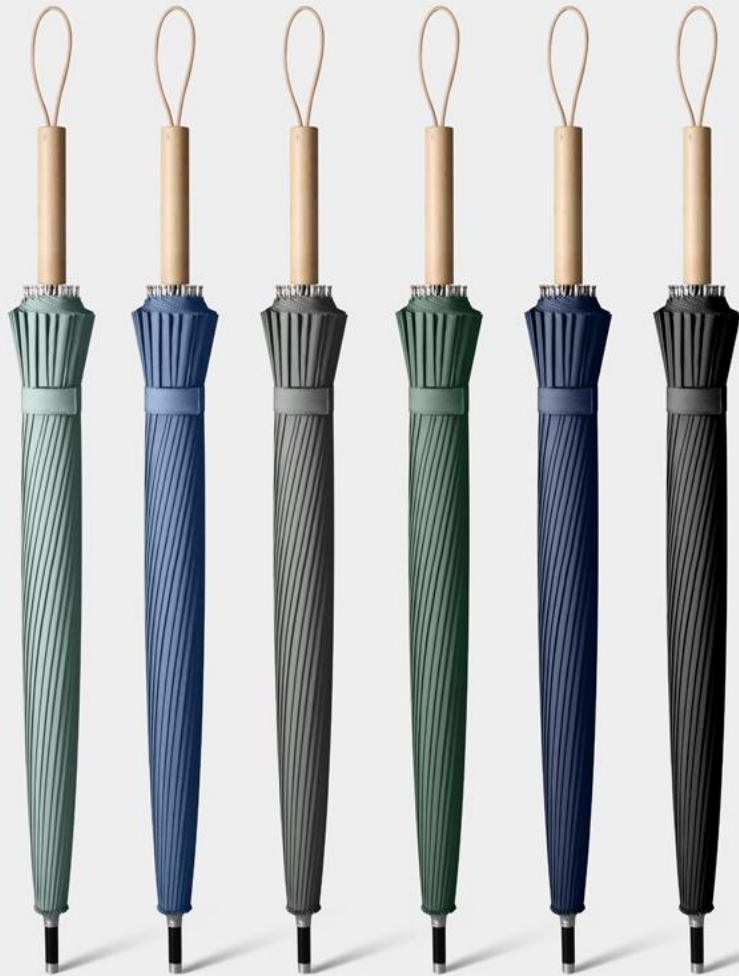

加固伞架

新升级玻纤材质，韧性更强
加粗两端紧固件
狂风暴雨依旧出色抗风

藏青色-特大版
伞下直径约130CM 适合2-3人
8骨双层高尔夫自动伞

红色-特大版
伞下直径约130CM 适合2-3人
8骨双层高尔夫自动伞

黑色-特大版
伞下直径约130CM 适合2-3人
8骨双层高尔夫自动伞

忍びの傘

- Item number: YF-L2021017
- Umbrella frame: semi-automatic steel frame+fiberglass umbrella frame
- Umbrella cloth: collision cloth
- Handle: Plastic knife handle
- Specification: 60cm * 24K 16K 8K
- Umbrella diameter 105cm, length 90cm
- Packaging: Umbrella cover+Strap+OPP packaging
- Quantity: 40 pieces/box
- Box size: 90 * 30 * 32
- Single weight: 8 bones: 430 grams 16 bones: 600 grams
24 bones: 730 grams
- Net gross weight of the whole box: 8 bones:
17.2KG/17.7KG
- 16 bones: 24KG/24.5KG 24 bones: 29.2KG/29.7KG
- Single box size: 16K 103 * 14 * 13
8K 90*14*13
24k 90*14*13
- Single handle+packaging weight: 16K 830g
8K 646g
24k 972g

忍びの傘

24骨直柄刀伞

8骨直柄刀伞

- Item number: YF-L2021018
- Umbrella Frame: L Series 24 Bone Manual Glass Fiber Umbrella Frame
- Umbrella fabric: 280T thick umbrella fabric
- Handle: Wooden handle
- Specification: 65cm * 24K
- The diameter under the umbrella is about 115cm and the length is 86cm
- Packaging: Same color cloth cover+PVC sealed packaging
- Quantity: 50 pieces/box
- Box size: 90 * 30 * 32
- Single weight: 620 grams
- Net gross weight of the whole box: 31KG/31.5KG
- =Single box size: 90 * 9 * 8
- Single handle+packaging weight: 910g