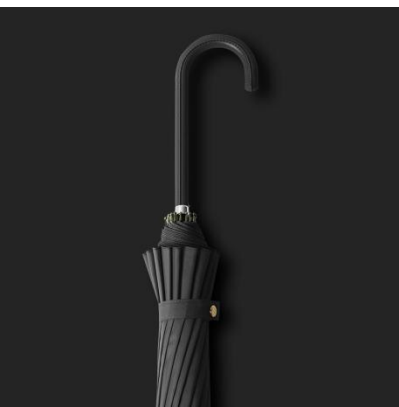

- Item number: YF-L2021001
- Umbrella stand: semi-automatic steel frame+fiberglass
- Umbrella cloth: collision cloth
- Handle: Leather handle
- Specification: 60cm * 16K
- Umbrella diameter 105cm, height 86cm
- Packaging: OPP plastic packaging
- Quantity: 50 pieces/box
- Box size: 90 * 25 * 26
- Single weight: 420 grams
- Net gross weight of the whole box: 21KG/21.5KG
- Single box size: 87 * 12 * 11
- Single handle+packaging weight: 780g

斜风带雨 不湿身

Max级大伞面

- Item number: YF-L2021002
- Umbrella stand: semi-automatic] all glass fiber
- Umbrella cloth: 280T thick impact cloth
- Handle: Color matching handle
- Specification: 75cm * 8K
- Umbrella diameter 130cm, length 100cm
- Packaging: Same color cloth cover+straps+PVC bag packaging
- Quantity: 50 pieces/box
- Box size: 105 * 25 * 26
- Single weight: 720 grams
- Net gross weight of the whole box: 36KG/36.5KG
- Single box size: 103 * 10 * 9
- Single handle+packaging weight: 1086g

开收方便才好

一键自动开伞

出行伞大些好

直径 132 cm | 轻松 2-3 人使用

- Item number: YF-L2021003
- Umbrella stand: semi-automatic] all glass fiber
- Umbrella fabric: thickened black adhesive umbrella fabric
- Handle: Wooden handle
- Specification: 70cm * 8K
- The diameter under the umbrella is about 123cm and the length is about 92cm
- Packaging: Same color cloth cover packaging+OPP bag packaging
- Quantity: 50 pieces/box
- Box size: 105 * 25 * 26
- Single weight: 650 grams
- Net gross weight of the whole box: 32.5KG/33KG
- Single box size: 103 * 10 * 9
- Single handle+packaging weight: 1054g

- Item number: YF-L2021004
- Umbrella stand: semi-automatic steel frame+fiberglass
- Umbrella fabric: thickened black adhesive tape
- Handle: Leather handle
- Specification: 60cm * 16K
- Umbrella diameter 105cm, height 86cm
- Packaging: OPP packaging
- Quantity: 50 pieces/box
- Box size: 90 * 25 * 26
- Single weight: 460 grams
- Net gross weight of the whole box: 23KG/23.5KG
- Single box size: 87 * 12 * 11
- Single handle+packaging weight: 820g