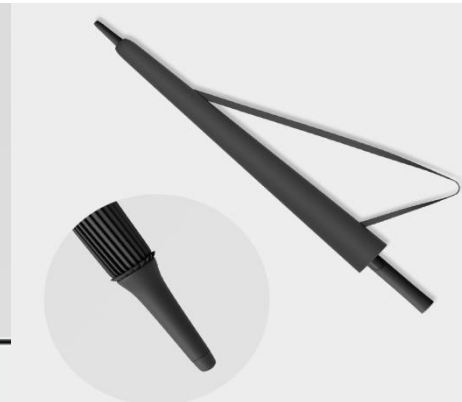

防滑橡胶头，防雷不导电
放在墙角任何位置站立姿势平稳