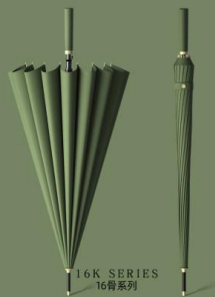

- Item number: YF-L2021006
- Umbrella stand: semi-automatic] all glass fiber
- Umbrella cloth: collision cloth
- Handle: EVA
- Specification: 70cm * 8K
- Umbrella diameter 123cm, length 100cm
- Packaging: OPP packaging
- Quantity: 50 pieces/box
- Box size: 105 * 25 * 26
- Single weight: 540 grams
- Net gross weight of the whole box: 27KG/27.5KG
- Single box size: 95 * 9 * 8
- Single handle+packaging weight: 809g

16根钢骨 加强抗风 商务雨伞

伞下直径95CM 适合1人

商务黑

16根钢骨 加大伞面 商务雨伞

伞下直径95CM 适合1人

藏青色

16根钢骨 加强抗风 商务雨伞

伞下直径95CM 适合1人

大红色

16根钢骨 加强抗风 商务雨伞

伞下直径95CM 适合1人

墨绿色

- Item number: YF-L2021008
- Umbrella frame: semi-automatic steel frame umbrella frame
- Handle: Color matched leather straight handle
- Specification: 55cm * 16K
- The diameter under the umbrella is about 98cm and the length is about 76cm
- Packaging: OPP plastic packaging
- Quantity: 60 pieces/box
- Box size: 90 * 25 * 26
- Single weight: 460 grams
- Net gross weight of the whole box: 27.6KG/28KG
- Single box size: 90 * 9 * 8
- Single handle+packaging weight: 605g

抗风暴雨 宽大伞面

晴雨两用
双层伞布

- Item number: YF-L2021009
- Umbrella stand: semi-automatic] all glass fiber
- Umbrella cloth: Double layered collision cloth
- Handle: Rubber paint color matching handle
- Specification: 75cm * 8K
- Umbrella diameter 130cm, length 100cm
- Packaging: Cloth cover+Strap+OPP packaging
- Quantity: 40 pieces/box
- Box size: 105 * 25 * 26
- Single weight: 770 grams
- Net gross weight of the whole box: 30.8KG/31.3KG
- Single box size: 103 * 10 * 9
- Single handle+packaging weight: 1130g