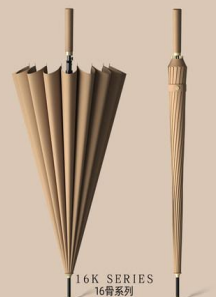

16根钢骨 加强抗风 商务雨伞

伞下直径95CM 适合1人

商务黑

16根钢骨 加大伞面 商务雨伞

伞下直径95CM 适合1人

藏青色

16根钢骨 加强抗风 商务雨伞

伞下直径95CM 适合1人

大红色

16根钢骨 加强抗风 商务雨伞

伞下直径95CM 适合1人

墨绿色

- Item number: YF-L2021008
- Umbrella frame: semi-automatic steel frame umbrella frame
- Handle: Color matched leather straight handle
- Specification: 55cm * 16K
- The diameter under the umbrella is about 98cm and the length is about 76cm
- Packaging: OPP plastic packaging
- Quantity: 60 pieces/box
- Box size: 90 * 25 * 26
- Single weight: 460 grams
- Net gross weight of the whole box: 27.6KG/28KG
- Single box size: 90 * 9 * 8
- Single handle+packaging weight: 605g

抗风暴雨 宽大伞面

晴雨两用
双层伞布

- Item number: YF-L2021009
- Umbrella stand: semi-automatic] all glass fiber
- Umbrella cloth: Double layered collision cloth
- Handle: Rubber paint color matching handle
- Specification: 75cm * 8K
- Umbrella diameter 130cm, length 100cm
- Packaging: Cloth cover+Strap+OPP packaging
- Quantity: 40 pieces/box
- Box size: 105 * 25 * 26
- Single weight: 770 grams
- Net gross weight of the whole box: 30.8KG/31.3KG
- Single box size: 103 * 10 * 9
- Single handle+packaging weight: 1130g