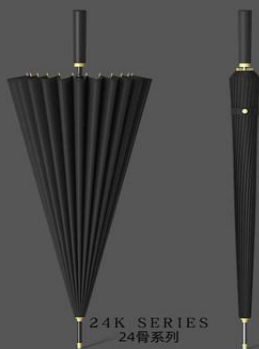

抗风暴雨 宽大伞面

晴雨两用
双层伞布

- Item number: YF-L2021009
- Umbrella stand: semi-automatic] all glass fiber
- Umbrella cloth: Double layered collision cloth
- Handle: Rubber paint color matching handle
- Specification: 75cm * 8K
- Umbrella diameter 130cm, length 100cm
- Packaging: Cloth cover+Strap+OPP packaging
- Quantity: 40 pieces/box
- Box size: 105 * 25 * 26
- Single weight: 770 grams
- Net gross weight of the whole box: 30.8KG/31.3KG
- Single box size: 103 * 10 * 9
- Single handle+packaging weight: 1130g

双层超大(外黑内黄)

伞下直径约130cm, 适合2-3人

双层超大(外黑内绿)

伞下直径约130cm, 适合2-3人

双层超大(外黑内蓝)

伞下直径约130cm, 适合2-3人

双层超大(外黑内红)

伞下直径约130cm, 适合2-3人

加大2-3人大号伞

双层大号抗风伞

24 骨抗风 加大双人

- Item number: YF-L2021010
- Umbrella stand: semi-automatic steel frame+fiberglass
- Umbrella cloth: collision cloth
- Handle: Wooden handle
- Specification: 65cm * 24k
- Umbrella diameter 115cm, length 92cm
- Packaging: Same color cloth cover with straps+OPP bag packaging
- Quantity: 50 pieces/box
- Box size: 90 * 30 * 32
- Single weight: 680 grams
- Net gross weight of the whole box: 34KG/34.5KG
- Single box size: 90 * 9 * 8
- Single handle+packaging weight: 997g

Umbrella

Straight bar 直杆

24 BONE FIBERS

- Item number: YF-L2021011
- Umbrella frame: semi-automatic steel frame+fiberglass umbrella frame
- Umbrella cloth: collision cloth
- Handle: Color matching leather handle
- Specification: 65cm * 24K
- Umbrella diameter 115cm, length 85cm
- Packaging: Same color umbrella cloth cover+OPP bag packaging
- Quantity: 50 pieces/box
- Box size: 95 * 28 * 30
- Single weight: 700 grams
- Net gross weight of the whole box: 35KG/35.5KG
- Single box size: 95 * 9 * 8
- Single handle+packaging weight: 986g