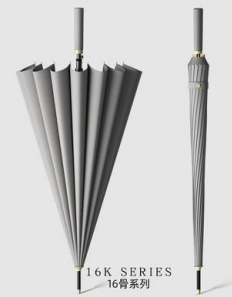

16根钢骨 加强抗风 商务雨伞

伞下直径95CM 适合1人

商务黑

16根钢骨 加大伞面 商务雨伞

伞下直径95CM 适合1人

藏青色

16根钢骨 加强抗风 商务雨伞

伞下直径95CM 适合1人

大红色

16根钢骨 加强抗风 商务雨伞

伞下直径95CM 适合1人

墨绿色

- Item number: YF-L2021008
- Umbrella frame: semi-automatic steel frame umbrella frame
- Handle: Color matched leather straight handle
- Specification: 55cm * 16K
- The diameter under the umbrella is about 98cm and the length is about 76cm
- Packaging: OPP plastic packaging
- Quantity: 60 pieces/box
- Box size: 90 * 25 * 26
- Single weight: 460 grams
- Net gross weight of the whole box: 27.6KG/28KG
- Single box size: 90 * 9 * 8
- Single handle+packaging weight: 605g

抗风暴雨 宽大伞面

晴雨两用
双层伞布

- Item number: YF-L2021009
- Umbrella stand: semi-automatic] all glass fiber
- Umbrella cloth: Double layered collision cloth
- Handle: Rubber paint color matching handle
- Specification: 75cm * 8K
- Umbrella diameter 130cm, length 100cm
- Packaging: Cloth cover+Strap+OPP packaging
- Quantity: 40 pieces/box
- Box size: 105 * 25 * 26
- Single weight: 770 grams
- Net gross weight of the whole box: 30.8KG/31.3KG
- Single box size: 103 * 10 * 9
- Single handle+packaging weight: 1130g