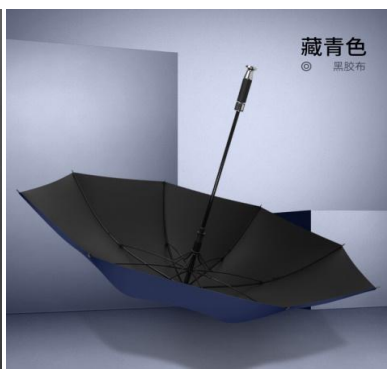

MAX-T6

- Item number: YF-L2025009
- Umbrella frame: semi-automatic steel frame+fiberglass umbrella frame
- Umbrella cloth: collision cloth
- Handle: frosted curved handle
- Specification: 70cm * 16K
- Umbrella diameter of 120CM, length of approximately 97CM
- Packaging: Comes with waterproof cover
- Quantity: 40 pieces/box
- Box size: 100 * 30 * 32
- Single weight: 660 grams
- Net gross weight of the whole box: 27/28KG
- Single box size: 103 * 14 * 12
- Single handle+packaging weight: 1283g

- Item number: YF-L2021005
- Umbrella stand: semi-automatic] all glass fiber
- Umbrella fabric: black adhesive tape
- Handle: ABS rubber paint handle
- Specification: 70CM * 8K Umbrella diameter around 125CM
- Approximately 95CM in length
- Packaging: Same color cloth cover+straps+OPP bag
- Quantity: 50 pieces/box
- Box size: 105 * 25 * 26
- Single weight: 560 grams
- Net gross weight of the whole box: 28KG/28.5KG
- Single box size: 95 * 9 * 8
- Single handle+packaging weight: 882g