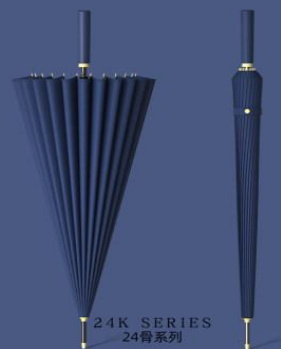

加大2-3人大号伞

双层大号抗风伞

24 骨抗风 加大双人

- Item number: YF-L2021010
- Umbrella stand: semi-automatic steel frame+fiberglass
- Umbrella cloth: collision cloth
- Handle: Wooden handle
- Specification: 65cm * 24k
- Umbrella diameter 115cm, length 92cm
- Packaging: Same color cloth cover with straps+OPP bag packaging
- Quantity: 50 pieces/box
- Box size: 90 * 30 * 32
- Single weight: 680 grams
- Net gross weight of the whole box: 34KG/34.5KG
- Single box size: 90 * 9 * 8
- Single handle+packaging weight: 997g

Umbrella

Straight bar 直杆

24 BONE FIBERS

- Item number: YF-L2021011
- Umbrella frame: semi-automatic steel frame+fiberglass umbrella frame
- Umbrella cloth: collision cloth
- Handle: Color matching leather handle
- Specification: 65cm * 24K
- Umbrella diameter 115cm, length 85cm
- Packaging: Same color umbrella cloth cover+OPP bag packaging
- Quantity: 50 pieces/box
- Box size: 95 * 28 * 30
- Single weight: 700 grams
- Net gross weight of the whole box: 35KG/35.5KG
- Single box size: 95 * 9 * 8
- Single handle+packaging weight: 986g

24K SERIES
24骨系列

24K SERIES
24骨系列

24K SERIES
24骨系列

24K SERIES
24骨系列

自带防水套

轻奢质感商务伞

室内 车内存放不漏水
更安心

- Item number: YF-L2021012
- Umbrella frame: semi-automatic steel frame+fiberglass umbrella frame
- Umbrella cloth: collision cloth
- Handle: frosted curved handle
- Specification: 65cm * 24K Umbrella Diameter 115CM
- Approximately 92CM in length
- Packaging: Comes with waterproof cover
- Quantity: 40 pieces/box
- Box size: 90 * 30 * 32
- Single weight: 16 bones: 550 grams
- 24 bones: 780 grams
- Net gross weight of the whole box: 16 bones: 22KG/22.5kg
- 24 bones: 31.2KG/21.7KG