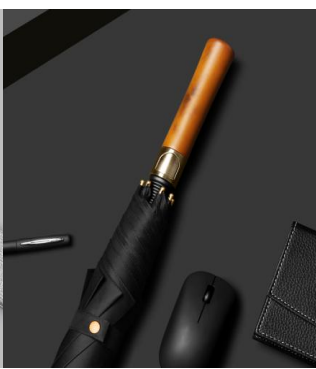

开收方便才好

一键自动开伞

出行伞大些好

直径 132 cm | 轻松 2-3 人使用

- Item number: YF-L2021003
- Umbrella stand: semi-automatic] all glass fiber
- Umbrella fabric: thickened black adhesive umbrella fabric
- Handle: Wooden handle
- Specification: 70cm * 8K
- The diameter under the umbrella is about 123cm and the length is about 92cm
- Packaging: Same color cloth cover packaging+OPP bag packaging
- Quantity: 50 pieces/box
- Box size: 105 * 25 * 26
- Single weight: 650 grams
- Net gross weight of the whole box: 32.5KG/33KG
- Single box size: 103 * 10 * 9
- Single handle+packaging weight: 1054g