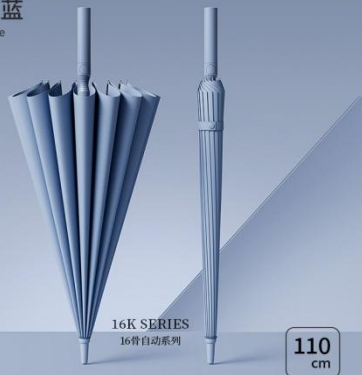

雾霾蓝

Haze blue