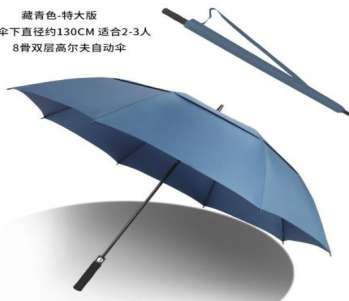

- Item number: YF-L2021015
- Umbrella stand: semi-automatic steel frame+fiberglass
- Umbrella fabric: POE umbrella fabric
- Handle: plastic curved handle
- Specification: 60cm * 16K
- Umbrella diameter 105cm, length 82cm
- Packaging: OPP bag packaging
- Quantity: 50 pieces
- Box size: 90 * 24 * 24
- Single weight: 430 grams
- Net gross weight of the whole box: 21.5KG/22KG
- Single box size: 90 * 14 * 13
- Single handle+packaging weight: 894g

16骨高弹型伞骨
强力抗风 信心十足

黑包边透明伞

白包边透明伞

双层通风设计 强力抗风

强风来袭时，风可通过伞面缝隙流通
疏散减弱风力，降低风阻

- Item number: YF-L2021016
- Umbrella stand: semi-automatic] all glass fiber
- Umbrella cloth: collision cloth
- Handle: EVA handle
- Specification: 75cm * 8K
- Umbrella diameter 130cm, length 100cm
- Packaging: Same color cloth cover+straps+OPP bag packaging
- Quantity: 50 pieces/box
- Box size: 105 * 25 * 26
- Single weight: 620 grams
- Net gross weight of the whole box: 31KG/31.5KG
- Single box size: 103 * 10 * 9
- Single handle+packaging weight: 982g

加固伞架

新升级玻纤材质，韧性更强
加粗两端紧固件
狂风暴雨依旧出色抗风

藏青色-特大版
伞下直径约130CM 适合2-3人
8骨双层高尔夫自动伞

红色-特大版
伞下直径约130CM 适合2-3人
8骨双层高尔夫自动伞

黑色-特大版
伞下直径约130CM 适合2-3人
8骨双层高尔夫自动伞

忍びの傘

- Item number: YF-L2021017
- Umbrella frame: semi-automatic steel frame+fiberglass umbrella frame
- Umbrella cloth: collision cloth
- Handle: Plastic knife handle
- Specification: 60cm * 24K 16K 8K
- Umbrella diameter 105cm, length 90cm
- Packaging: Umbrella cover+Strap+OPP packaging
- Quantity: 40 pieces/box
- Box size: 90 * 30 * 32
- Single weight: 8 bones: 430 grams 16 bones: 600 grams
24 bones: 730 grams
- Net gross weight of the whole box: 8 bones:
17.2KG/17.7KG
- 16 bones: 24KG/24.5KG 24 bones: 29.2KG/29.7KG
- Single box size: 16K 103 * 14 * 13
8K 90*14*13
24k 90*14*13
- Single handle+packaging weight: 16K 830g
8K 646g
24k 972g