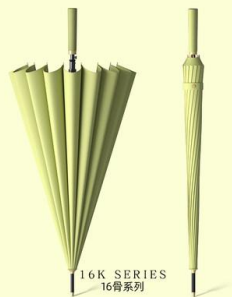

16根钢骨 加强抗风 商务雨伞

伞下直径95CM 适合1人

商务黑

16根钢骨 加大伞面 商务雨伞

伞下直径95CM 适合1人

藏青色

16根钢骨 加强抗风 商务雨伞

伞下直径95CM 适合1人

大红色

16根钢骨 加强抗风 商务雨伞

伞下直径95CM 适合1人

墨绿色

- Item number: YF-L2021008
- Umbrella frame: semi-automatic steel frame umbrella frame
- Handle: Color matched leather straight handle
- Specification: 55cm * 16K
- The diameter under the umbrella is about 98cm and the length is about 76cm
- Packaging: OPP plastic packaging
- Quantity: 60 pieces/box
- Box size: 90 * 25 * 26
- Single weight: 460 grams
- Net gross weight of the whole box: 27.6KG/28KG
- Single box size: 90 * 9 * 8
- Single handle+packaging weight: 605g

抗风暴雨 宽大伞面

晴雨两用
双层伞布

- Item number: YF-L2021009
- Umbrella stand: semi-automatic] all glass fiber
- Umbrella cloth: Double layered collision cloth
- Handle: Rubber paint color matching handle
- Specification: 75cm * 8K
- Umbrella diameter 130cm, length 100cm
- Packaging: Cloth cover+Strap+OPP packaging
- Quantity: 40 pieces/box
- Box size: 105 * 25 * 26
- Single weight: 770 grams
- Net gross weight of the whole box: 30.8KG/31.3KG
- Single box size: 103 * 10 * 9
- Single handle+packaging weight: 1130g