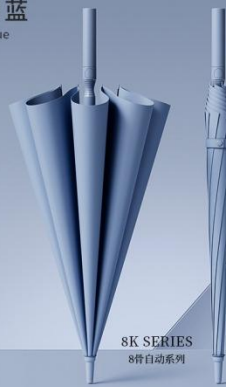

8K SERIES
8骨自动系列

107
cm

梧桐米
Apricot