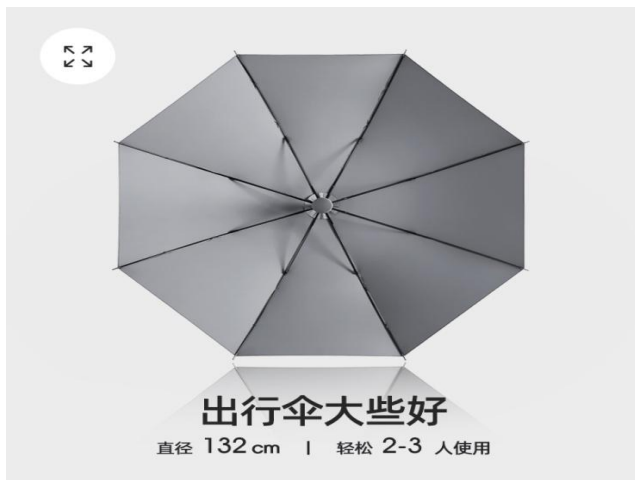

- Item number: YF-L2021001
- Umbrella stand: semi-automatic steel frame+fiberglass
- Umbrella cloth: collision cloth
- Handle: Leather handle
- Specification: 60cm * 16K
- Umbrella diameter 105cm, height 86cm
- Packaging: OPP plastic packaging
- Quantity: 50 pieces/box
- Box size: 90 * 25 * 26
- Single weight: 420 grams
- Net gross weight of the whole box: 21KG/21.5KG
- Single box size: 87 * 12 * 11
- Single handle+packaging weight: 780g

斜风带雨 不湿身

Max级大伞面

- Item number: YF-L2021002
- Umbrella stand: semi-automatic] all glass fiber
- Umbrella cloth: 280T thick impact cloth
- Handle: Color matching handle
- Specification: 75cm * 8K
- Umbrella diameter 130cm, length 100cm
- Packaging: Same color cloth cover+straps+PVC bag packaging
- Quantity: 50 pieces/box
- Box size: 105 * 25 * 26
- Single weight: 720 grams
- Net gross weight of the whole box: 36KG/36.5KG
- Single box size: 103 * 10 * 9
- Single handle+packaging weight: 1086g

开收方便才好

一键自动开伞

出行伞大些好

直径 132 cm | 轻松 2-3 人使用

- Item number: YF-L2021003
- Umbrella stand: semi-automatic] all glass fiber
- Umbrella fabric: thickened black adhesive umbrella fabric
- Handle: Wooden handle
- Specification: 70cm * 8K
- The diameter under the umbrella is about 123cm and the length is about 92cm
- Packaging: Same color cloth cover packaging+OPP bag packaging
- Quantity: 50 pieces/box
- Box size: 105 * 25 * 26
- Single weight: 650 grams
- Net gross weight of the whole box: 32.5KG/33KG
- Single box size: 103 * 10 * 9
- Single handle+packaging weight: 1054g