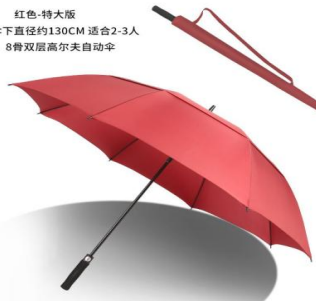

16骨高弹型伞骨
强力抗风 信心十足

黑包边透明伞

白包边透明伞

双层通风设计 强力抗风

强风来袭时，风可通过伞面缝隙流通
疏散减弱风力，降低风阻

- Item number: YF-L2021016
- Umbrella stand: semi-automatic] all glass fiber
- Umbrella cloth: collision cloth
- Handle: EVA handle
- Specification: 75cm * 8K
- Umbrella diameter 130cm, length 100cm
- Packaging: Same color cloth cover+straps+OPP bag packaging
- Quantity: 50 pieces/box
- Box size: 105 * 25 * 26
- Single weight: 620 grams
- Net gross weight of the whole box: 31KG/31.5KG
- Single box size: 103 * 10 * 9
- Single handle+packaging weight: 982g

加固伞架

新升级玻纤材质，韧性更强
加粗两端紧固件
狂风暴雨依旧出色抗风

藏青色-特大版
伞下直径约130CM 适合2-3人
8骨双层高尔夫自动伞

红色-特大版
伞下直径约130CM 适合2-3人
8骨双层高尔夫自动伞

黑色-特大版
伞下直径约130CM 适合2-3人
8骨双层高尔夫自动伞

忍びの傘

- Item number: YF-L2021017
- Umbrella frame: semi-automatic steel frame+fiberglass umbrella frame
- Umbrella cloth: collision cloth
- Handle: Plastic knife handle
- Specification: 60cm * 24K 16K 8K
- Umbrella diameter 105cm, length 90cm
- Packaging: Umbrella cover+Strap+OPP packaging
- Quantity: 40 pieces/box
- Box size: 90 * 30 * 32
- Single weight: 8 bones: 430 grams 16 bones: 600 grams
24 bones: 730 grams
- Net gross weight of the whole box: 8 bones:
17.2KG/17.7KG
- 16 bones: 24KG/24.5KG 24 bones: 29.2KG/29.7KG
- Single box size: 16K 103 * 14 * 13
8K 90*14*13
24k 90*14*13
- Single handle+packaging weight: 16K 830g
8K 646g
24k 972g

忍びの傘

24骨直柄刀伞

8骨直柄刀伞

- Item number: YF-L2021018
- Umbrella Frame: L Series 24 Bone Manual Glass Fiber Umbrella Frame
- Umbrella fabric: 280T thick umbrella fabric
- Handle: Wooden handle
- Specification: 65cm * 24K
- The diameter under the umbrella is about 115cm and the length is 86cm
- Packaging: Same color cloth cover+PVC sealed packaging
- Quantity: 50 pieces/box
- Box size: 90 * 30 * 32
- Single weight: 620 grams
- Net gross weight of the whole box: 31KG/31.5KG
- =Single box size: 90 * 9 * 8
- Single handle+packaging weight: 910g