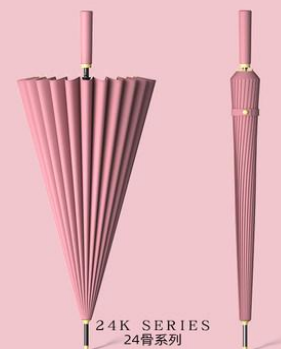

加大2-3人大号伞

双层大号抗风伞

24 骨抗风 加大双人

- Item number: YF-L2021010
- Umbrella stand: semi-automatic steel frame+fiberglass
- Umbrella cloth: collision cloth
- Handle: Wooden handle
- Specification: 65cm * 24k
- Umbrella diameter 115cm, length 92cm
- Packaging: Same color cloth cover with straps+OPP bag packaging
- Quantity: 50 pieces/box
- Box size: 90 * 30 * 32
- Single weight: 680 grams
- Net gross weight of the whole box: 34KG/34.5KG
- Single box size: 90 * 9 * 8
- Single handle+packaging weight: 997g

Umbrella

Straight bar 直杆

24 BONE FIBERS

- Item number: YF-L2021011
- Umbrella frame: semi-automatic steel frame+fiberglass umbrella frame
- Umbrella cloth: collision cloth
- Handle: Color matching leather handle
- Specification: 65cm * 24K
- Umbrella diameter 115cm, length 85cm
- Packaging: Same color umbrella cloth cover+OPP bag packaging
- Quantity: 50 pieces/box
- Box size: 95 * 28 * 30
- Single weight: 700 grams
- Net gross weight of the whole box: 35KG/35.5KG
- Single box size: 95 * 9 * 8
- Single handle+packaging weight: 986g

24K SERIES
24骨系列

24K SERIES
24骨系列

24K SERIES
24骨系列

24K SERIES
24骨系列

自带防水套

轻奢质感商务伞

室内 车内存放不漏水
更安心

- Item number: YF-L2021012
- Umbrella frame: semi-automatic steel frame+fiberglass umbrella frame
- Umbrella cloth: collision cloth
- Handle: frosted curved handle
- Specification: 65cm * 24K Umbrella Diameter 115CM
- Approximately 92CM in length
- Packaging: Comes with waterproof cover
- Quantity: 40 pieces/box
- Box size: 90 * 30 * 32
- Single weight: 16 bones: 550 grams
- 24 bones: 780 grams
- Net gross weight of the whole box: 16 bones: 22KG/22.5kg
- 24 bones: 31.2KG/21.7KG