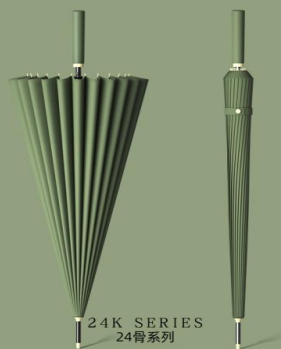

加大2-3人大号伞

双层大号抗风伞

24 骨抗风 加大双人

- Item number: YF-L2021010
- Umbrella stand: semi-automatic steel frame+fiberglass
- Umbrella cloth: collision cloth
- Handle: Wooden handle
- Specification: 65cm * 24k
- Umbrella diameter 115cm, length 92cm
- Packaging: Same color cloth cover with straps+OPP bag packaging
- Quantity: 50 pieces/box
- Box size: 90 * 30 * 32
- Single weight: 680 grams
- Net gross weight of the whole box: 34KG/34.5KG
- Single box size: 90 * 9 * 8
- Single handle+packaging weight: 997g

Umbrella

Straight bar 直杆

24 BONE FIBERS

- Item number: YF-L2021011
- Umbrella frame: semi-automatic steel frame+fiberglass umbrella frame
- Umbrella cloth: collision cloth
- Handle: Color matching leather handle
- Specification: 65cm * 24K
- Umbrella diameter 115cm, length 85cm
- Packaging: Same color umbrella cloth cover+OPP bag packaging
- Quantity: 50 pieces/box
- Box size: 95 * 28 * 30
- Single weight: 700 grams
- Net gross weight of the whole box: 35KG/35.5KG
- Single box size: 95 * 9 * 8
- Single handle+packaging weight: 986g

24K SERIES
24骨系列

24K SERIES
24骨系列

24K SERIES
24骨系列

24K SERIES
24骨系列

自带防水套

轻奢质感商务伞

室内 车内存放不漏水
更安心

- Item number: YF-L2021012
- Umbrella frame: semi-automatic steel frame+fiberglass umbrella frame
- Umbrella cloth: collision cloth
- Handle: frosted curved handle
- Specification: 65cm * 24K Umbrella Diameter 115CM
- Approximately 92CM in length
- Packaging: Comes with waterproof cover
- Quantity: 40 pieces/box
- Box size: 90 * 30 * 32
- Single weight: 16 bones: 550 grams
- 24 bones: 780 grams
- Net gross weight of the whole box: 16 bones: 22KG/22.5kg
- 24 bones: 31.2KG/21.7KG