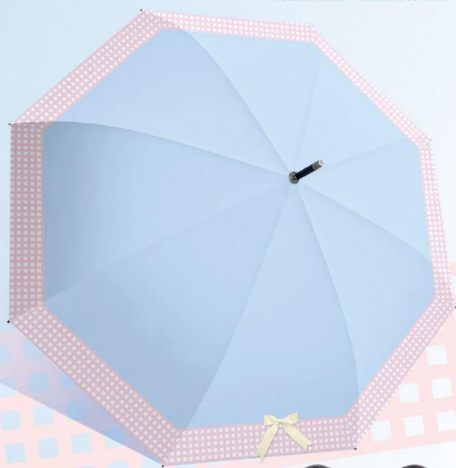

甜新少女
elegant

Time is like water,
it can be clear when it is settled.

HAVING BOTH
STRENGTH AND
APPEARANCE

Sometimes my words may
not convey the meaning, but it's really
nice to meet you

- 型号: ZY6117
- 面料: PG遮光黑胶布
- 规格: 56CM*8K
- 伞骨: 纤维自动