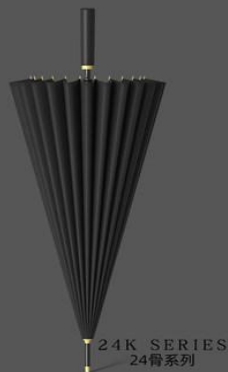

- Item number: YF-L2021013
- Umbrella frame: manual steel frame umbrella frame
- Umbrella cloth: collision cloth
- Handle: Leather handle
- Specification: 65cm * 24K
- Umbrella diameter 115cm, length 85cm
- Packaging: Same color umbrella cloth cover+OPP bag packaging
- Quantity: 40 pieces/box
- Box size: 90 * 26 * 28
- Single weight: 580 grams
- Net gross weight of the whole box: 23.5KG/24KG
- Single box size: 90 * 9 * 8
- Single handle+packaging weight: 847g

为暴风雨而生 无所畏惧

Umbrella

Straight bar 直杆

颜值不凡 品质优越

由浅色系到深色系甄选当季9款流行色

- Item number: YF-L2021014
- Umbrella frame: manual steel frame umbrella frame
- Umbrella cloth: collision cloth
- Handle: Leather colored handle
- Specification: 65cm * 24K
- Umbrella diameter 115cm, length 85cm
- Packaging: Same color umbrella cloth cover+OPP bag packaging
- Quantity: 40 pieces/box
- Box size: 90 * 26 * 28
- Single weight: 580 grams
- Net gross weight of the whole box: 23.5KG/24KG
- Single box size: 90 * 9 * 8
- Single handle+packaging weight: 847g

- Item number: YF-L2021015
- Umbrella stand: semi-automatic steel frame+fiberglass
- Umbrella fabric: POE umbrella fabric
- Handle: plastic curved handle
- Specification: 60cm * 16K
- Umbrella diameter 105cm, length 82cm
- Packaging: OPP bag packaging
- Quantity: 50 pieces
- Box size: 90 * 24 * 24
- Single weight: 430 grams
- Net gross weight of the whole box: 21.5KG/22KG
- Single box size: 90 * 14 * 13
- Single handle+packaging weight: 894g