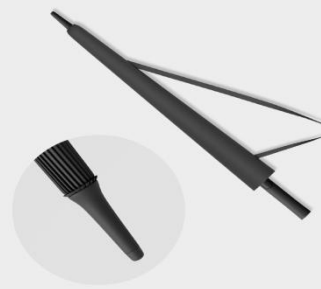

107
cm

- Item number: YF-L2025004
- Umbrella Frame: Semi automatic Full Fiberglass Umbrella Frame
- Umbrella cloth: collision cloth
- Handle: Color matching handle
- Specification: 60cm * 8K
- Umbrella diameter 107cm, length 85cm
- Packaging: Same color cloth cover+straps+OPP bag packaging
- Quantity: 50 pieces/box
- Box size: 91 * 30 * 28cm
- Single weight: 428 grams
- Net gross weight of the whole box: 30KG/31KG
- Single box size: 90 * 9 * 8
- Single handle+packaging weight: 695 grams

107
cm

睿智蓝
Deep blue

8K SERIES
8骨自动系列

107
cm

防滑橡胶头，防雷不导电
放在墙角任何位置站立姿势平稳

睿智蓝

Deep blue

- Item number: YF-L2025005
- Umbrella Frame: Semi automatic Full Fiberglass Umbrella Frame
- Umbrella cloth: collision cloth
- Handle: Color matching handle
- Specification: 60cm * 16K
- Umbrella diameter 110cm, length 84cm
- Packaging: Same color cloth cover+straps+OPP bag packaging
- Quantity: 50 pieces/box
- Box size: 91 * 30 * 28cm
- Single weight: 549 grams
- Net gross weight of the whole box: 32kg/33kg
- Single box size: 90 * 9 * 8
- Single handle+packaging weight: 816 grams