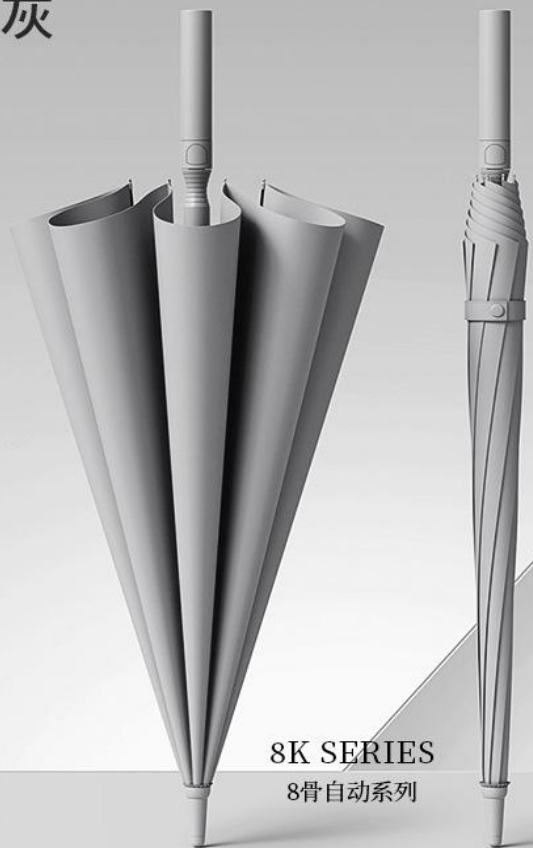

迷雾灰

Fog gray

8K SERIES
8骨自动系列

107
cm

- Item number: YF-L2025004
- Umbrella Frame: Semi automatic Full Fiberglass Umbrella Frame
- Umbrella cloth: collision cloth
- Handle: Color matching handle
- Specification: 60cm * 8K
- Umbrella diameter 107cm, length 85cm
- Packaging: Same color cloth cover+straps+OPP bag packaging
- Quantity: 50 pieces/box
- Box size: 91 * 30 * 28cm
- Single weight: 428 grams
- Net gross weight of the whole box: 30KG/31KG
- Single box size: 90 * 9 * 8
- Single handle+packaging weight: 695 grams

星夜黑
Deep black