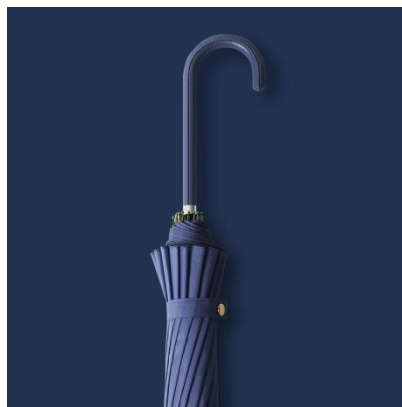

- Item number: YF-L2021001
- Umbrella stand: semi-automatic steel frame+fiberglass
- Umbrella cloth: collision cloth
- Handle: Leather handle
- Specification: 60cm * 16K
- Umbrella diameter 105cm, height 86cm
- Packaging: OPP plastic packaging
- Quantity: 50 pieces/box
- Box size: 90 * 25 * 26
- Single weight: 420 grams
- Net gross weight of the whole box: 21KG/21.5KG
- Single box size: 87 * 12 * 11
- Single handle+packaging weight: 780g

斜风带雨 不湿身

Max级大伞面

- Item number: YF-L2021002
- Umbrella stand: semi-automatic] all glass fiber
- Umbrella cloth: 280T thick impact cloth
- Handle: Color matching handle
- Specification: 75cm * 8K
- Umbrella diameter 130cm, length 100cm
- Packaging: Same color cloth cover+straps+PVC bag packaging
- Quantity: 50 pieces/box
- Box size: 105 * 25 * 26
- Single weight: 720 grams
- Net gross weight of the whole box: 36KG/36.5KG
- Single box size: 103 * 10 * 9
- Single handle+packaging weight: 1086g