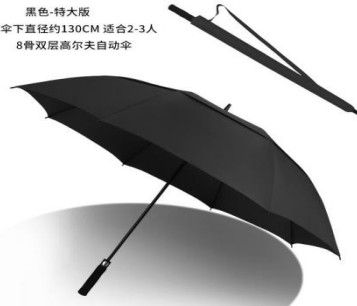

16骨高弹型伞骨
强力抗风 信心十足

黑包边透明伞

白包边透明伞

双层通风设计 强力抗风

强风来袭时，风可通过伞面缝隙流通
疏散减弱风力，降低风阻

- Item number: YF-L2021016
- Umbrella stand: semi-automatic] all glass fiber
- Umbrella cloth: collision cloth
- Handle: EVA handle
- Specification: 75cm * 8K
- Umbrella diameter 130cm, length 100cm
- Packaging: Same color cloth cover+straps+OPP bag packaging
- Quantity: 50 pieces/box
- Box size: 105 * 25 * 26
- Single weight: 620 grams
- Net gross weight of the whole box: 31KG/31.5KG
- Single box size: 103 * 10 * 9
- Single handle+packaging weight: 982g

加固伞架

新升级玻纤材质，韧性更强
加粗两端紧固件
狂风暴雨依旧出色抗风

藏青色-特大版
伞下直径约130CM 适合2-3人
8骨双层高尔夫自动伞

红色-特大版
伞下直径约130CM 适合2-3人
8骨双层高尔夫自动伞

黑色-特大版
伞下直径约130CM 适合2-3人
8骨双层高尔夫自动伞

忍びの傘

- Item number: YF-L2021017
- Umbrella frame: semi-automatic steel frame+fiberglass umbrella frame
- Umbrella cloth: collision cloth
- Handle: Plastic knife handle
- Specification: 60cm * 24K 16K 8K
- Umbrella diameter 105cm, length 90cm
- Packaging: Umbrella cover+Strap+OPP packaging
- Quantity: 40 pieces/box
- Box size: 90 * 30 * 32
- Single weight: 8 bones: 430 grams 16 bones: 600 grams
24 bones: 730 grams
- Net gross weight of the whole box: 8 bones:
17.2KG/17.7KG
- 16 bones: 24KG/24.5KG 24 bones: 29.2KG/29.7KG
- Single box size: 16K 103 * 14 * 13
8K 90*14*13
24k 90*14*13
- Single handle+packaging weight: 16K 830g
8K 646g
24k 972g

忍びの傘

24骨直柄刀伞

8骨直柄刀伞

- Item number: YF-L2021018
- Umbrella Frame: L Series 24 Bone Manual Glass Fiber Umbrella Frame
- Umbrella fabric: 280T thick umbrella fabric
- Handle: Wooden handle
- Specification: 65cm * 24K
- The diameter under the umbrella is about 115cm and the length is 86cm
- Packaging: Same color cloth cover+PVC sealed packaging
- Quantity: 50 pieces/box
- Box size: 90 * 30 * 32
- Single weight: 620 grams
- Net gross weight of the whole box: 31KG/31.5KG
- =Single box size: 90 * 9 * 8
- Single handle+packaging weight: 910g