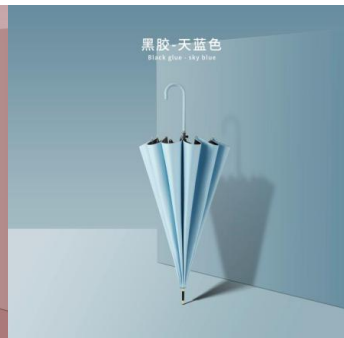

- Item number: YF-L2021004
- Umbrella stand: semi-automatic steel frame+fiberglass
- Umbrella fabric: thickened black adhesive tape
- Handle: Leather handle
- Specification: 60cm * 16K
- Umbrella diameter 105cm, height 86cm
- Packaging: OPP packaging
- Quantity: 50 pieces/box
- Box size: 90 * 25 * 26
- Single weight: 460 grams
- Net gross weight of the whole box: 23KG/23.5KG
- Single box size: 87 * 12 * 11
- Single handle+packaging weight: 820g