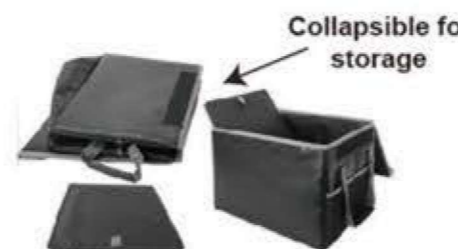

Size: 17.5×27cm/28×38cm
 Material: Liquid silicone coating + fiberglass cloth + fiberglass cloth

FB02

Size: 27×17.5cm
 Material: Liquid silicone coating + fiberglass cloth + fiberglass cloth

FB03

Size: 38×28cm
 Material: Liquid silicone coating + fiberglass cloth + fiberglass cloth

FB05

Size: 39.5×31×25.5cm
 Material: Dustproof silicone coating + fiberglass cloth + nylon fabric

FB06

Size: 21.5×14.4×16.5cm
 Material: PVC coating + non-woven fabric + fiberglass cloth

FB04

Size: 36×10×27cm
 Material: Liquid silicone coating + fiberglass cloth + fiberglass cloth