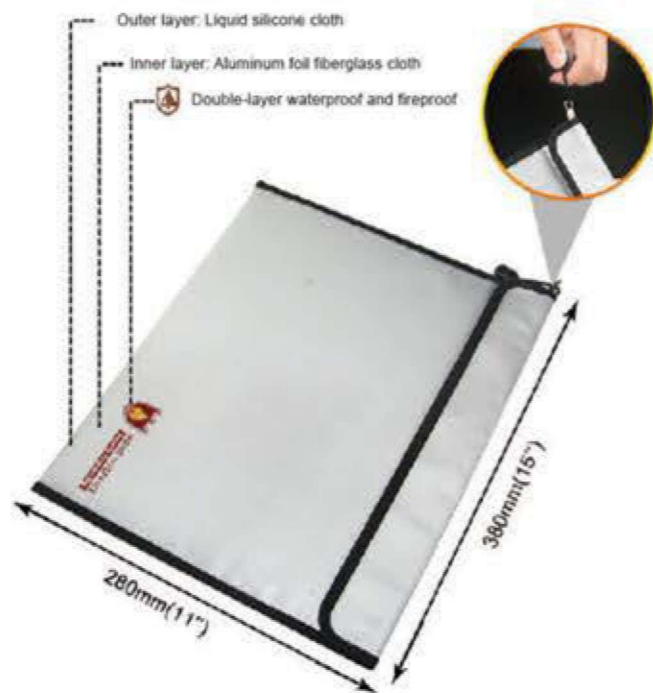

DB040

Size:Φ55×40cm(80L)
Material:Tarpaulin 500D PVC Coated

XZD01

Capacity:5 gallon/20L
Material:PVC

Portable and Foldable

XZD02

Size:120×30cm
Material:PVC and MDF
(medium density fiberboard)

FB01

Size: 17.5×27cm/28×38cm
 Material: Liquid silicone coating + fiberglass cloth + fiberglass cloth

FB02

Size: 27×17.5cm
 Material: Liquid silicone coating + fiberglass cloth + fiberglass cloth

FB03

Size: 38×28cm
 Material: Liquid silicone coating + fiberglass cloth + fiberglass cloth