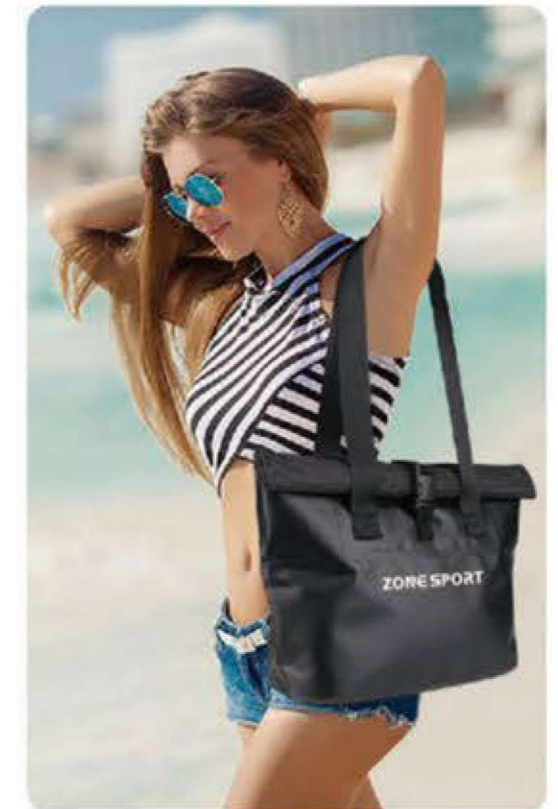

TB023

Size:42×20.5×52cm
Material:840D TPU
Capacity: 35L

TB005

Size:35×14×40cm
Material:500D PVC Tarpaulin

TB008

Size:35×25×17cm
Material:Tarpaulin 500D PVC Coated

**BP045**

Size:Unfolded 49.5×35.5CM
 Rolled the closure 37.5×18×6.5CM
 Material:500D Tarpaulin