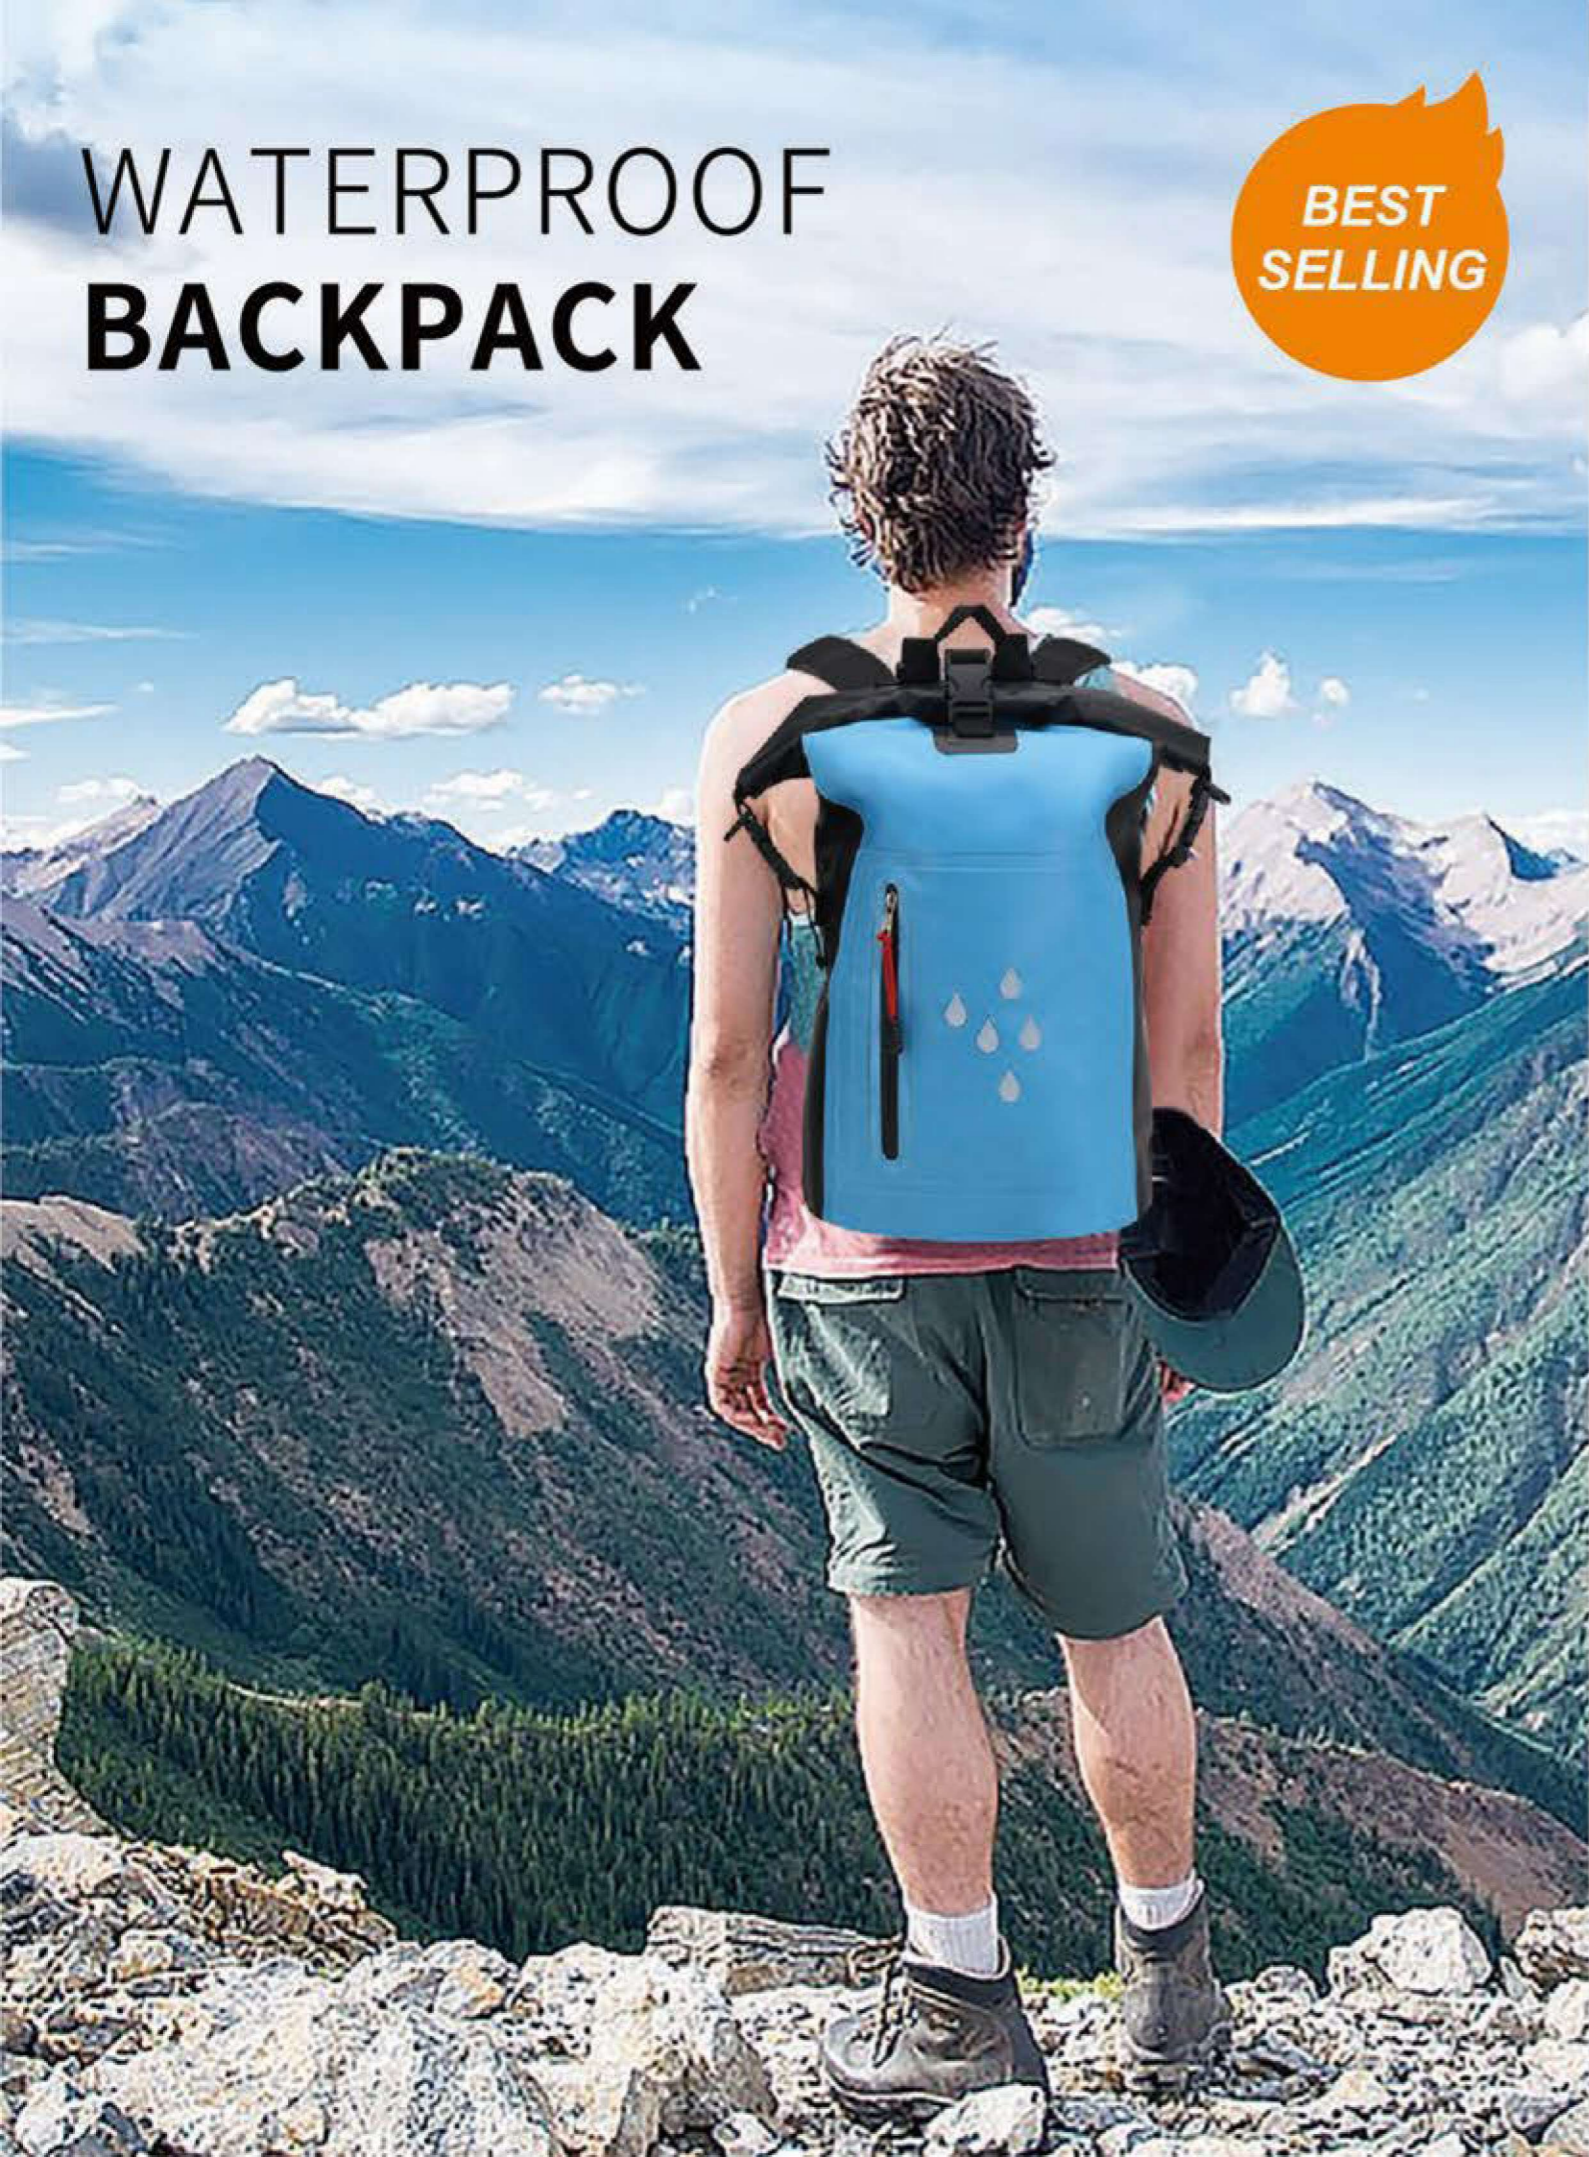

**BEST
SELLING**

BP002

Size:42×25×17CM
Material:Tarpaulin 500D PVC Coated

Adjusting Buckle

DB004

Size:10L/20L
Material:500D PVC Tarpaulin

WATERPROOF DRY BAG

DB010